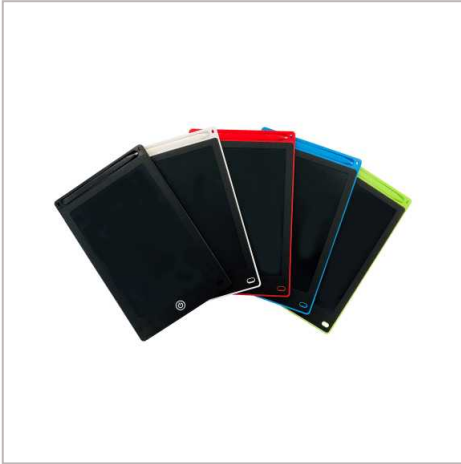

Erasedable Memo Pad

OUR ERASABLE MEMO PAD IS THE NEW INNOVATIVE DESKTOP PRODUCT TO REPLACE YOUR PAPER NOTEPAD. SIMPLY WRITE YOUR NOTE ON THE SCREEN AND ONCE NOT NEEDED CAN BE ERASED WITH THE CLICK OF A BUTTON. THE LIGHTWEIGHT LCD WRITING SCREEN IS DESIGNED TO FEEL JUST LIKE WRITING ON PAPER. LOCKING SWITCH IF YOU DON'T WANT YOUR MESSAGE TO BE ERASED. AVAILABLE IN 5 STANDARD COLOURS: BLACK, WHITE, RED, BLUE & GREEN. COMPLETE WITH STYLUS FOR WRITING. SUPPLIED IN STANDARD BOX PACKAGING. MINIMUM JUST 100PCS.

BRANDING METHOD	Pad Printed
MATERIAL	ABS
COLOURS	Black, Blue, Green, Pink, Red & White
SIZE	4.4" - 116mm x 88mm or 8.5" - 225mm x 145mm
PRINT AREA	30mm x 15mm (Based on 4.4") or 50mm x 20mm (Based on 8.5")
UNIT WEIGHT	0.11kg
MOQ	100
PACKING	Individually Poly Bagged (Based on 4.4") or Standard Box (Based on 8.5")
CARTON QUANTITY	200pcs (Based on 4.4") or 100pcs (Based on 8.5")
CARTON WEIGHT	8kg (Based on 4.4") or 11kg (Based on 8.5")
CARTON DIMENSIONS	52x31.5x23.5cm
ARTWORK	Required in any vectorised file format
PRODUCTION PROOF	Visuals supplied within 24 hours
PRE PRODUCTION SAMPLE	Approx 2 weeks from artwork approval
BULK TURNAROUND	Approx 3-4 weeks from artwork approval
COMMODITY CODE	3926100000
COUNTRY OF MANUFACTURE	China